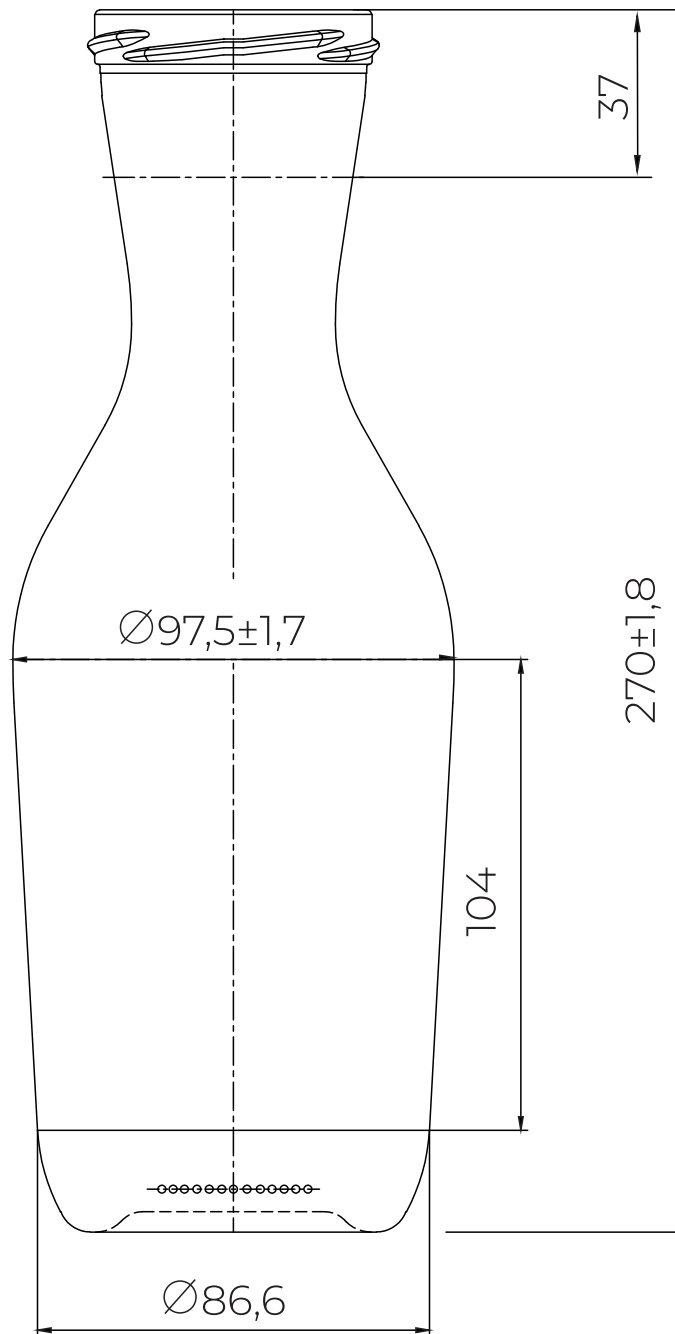

JUICE 1 1000

KMC
G L A S S

- ⌘ Juice 1 1000
- ⌘ Weight - 480 g
- ⌘ Filling CAP - 1000 ml
- ⌘ Color - Flint
- ⌘ Diameter - 97.5 ± 1.7

www.kmc.glass
sales@kmc.glass